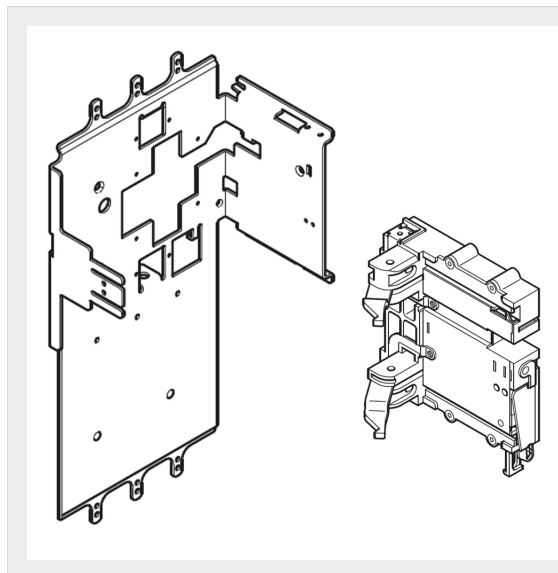

BTICINO &gt; Low voltage energy distribution &gt; Circuit breakers for protection &gt; MEGATIKER - moulded case circuit breakers &gt; Accessories for draw-out/plug-in version

## M7B24

Transformation kit to apply at the plug-in bases 4P+ELM for circuit breakers M4 630 (with earth leakage module)