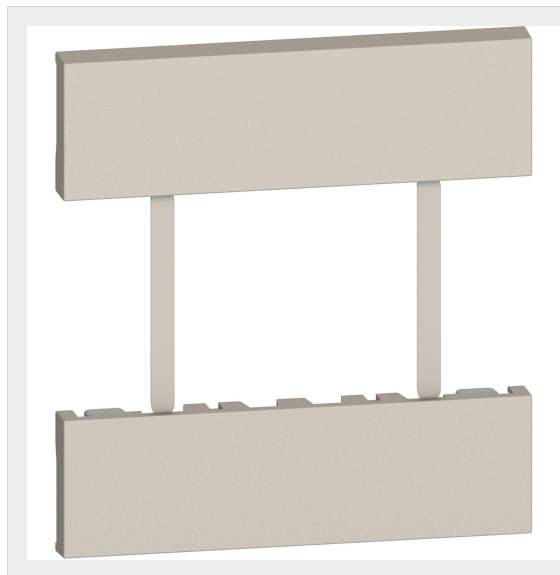

BTICINO > Wiring devices > Living Now > Covers > Covers for standard functions

KM52

Covers for European/american sockets items KM4188GFG6 - KM4185 - KM4188 - 3 module - sand

Technical features

Series

Living Now

Documentation

 [Living Now english catalogue](#)

Related products

KM4188GFG6

American standard 2 P+E 15 A 127 Va.c. GFCI socket - support frame included - 3 modules - sand

KM4188AC

American standard 2 P+E 15 A 127/250 Va.c. universal duplex socket - shielded tulip contacts. 5 Vdc ...

KM4188

American standard 2 P+E 15 A 127/250 Va.c. universal duplex socket - shielded tulip contacts - 3 mo...

KM4188AA

American standard 2 P+E 15 A 127/250 Va.c. universal duplex socket - shielded tulip contacts. 5 Vdc ...

KM4185AA

Euro american standard 2 P+E 16 A 127/250 Va.c. universal duplex socket - shielded tulip contacts. 5...