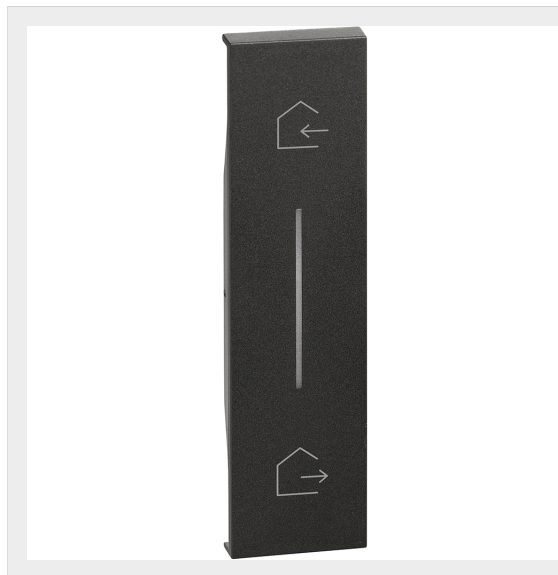

BTICINO > Wiring devices > Living Now > Covers > Covers for smart electric system

KG40

Lightable covers "In&Out" symbol for flush-mounted wireless scenario control item K4570CWI - 1 module - black

Technical features

Brand	BTicino
N° of modules	1

Documentation

 [Living Now english catalogue](#)

Related products

K4570CWI

Wireless Home/Away scenario controls. It is equipped with 2 buttons for activating Home / Away scena...