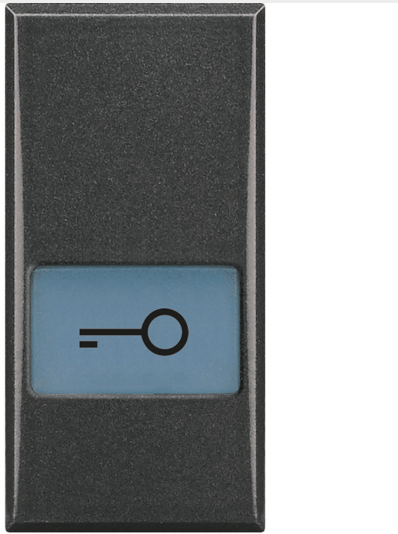

BTICINO > Wiring devices > Axolute > Switch, two-way switch, pushbutton and key cover > Key covers with symbols for axial controls

## HS4921LF

Screen-printed key 'key' with light - 1 module - anthracite