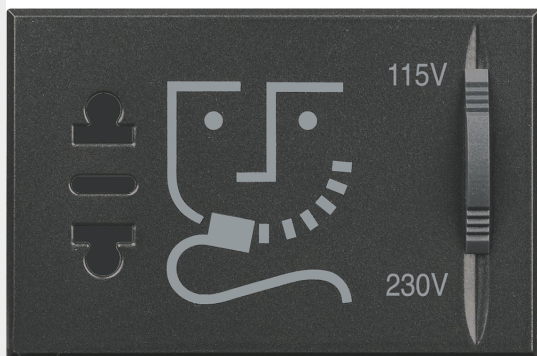

## HS4177

Shaver socket with insulation transformer - input voltage 230 Vac  
50/60 Hz - output voltage 115/230 Vac 20 VA

### Technical features

N° of modules	3
Rated power VA	20VA
Rated voltage	115/230Vac
Contacts	2
Series	Axolute