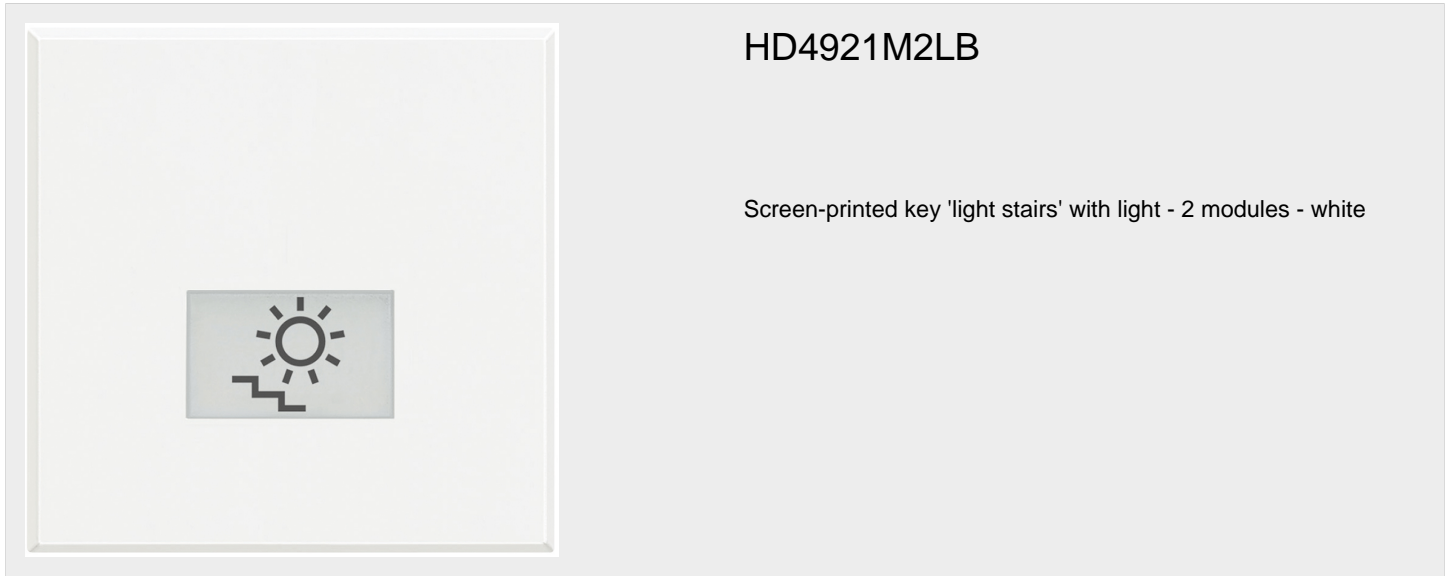

BTICINO > Wiring devices > Axolute > Switch, two-way switch, pushbutton and key cover > Key covers with symbols for axial controls

HD4921M2LB

Screen-printed key 'light stairs' with light - 2 modules - white