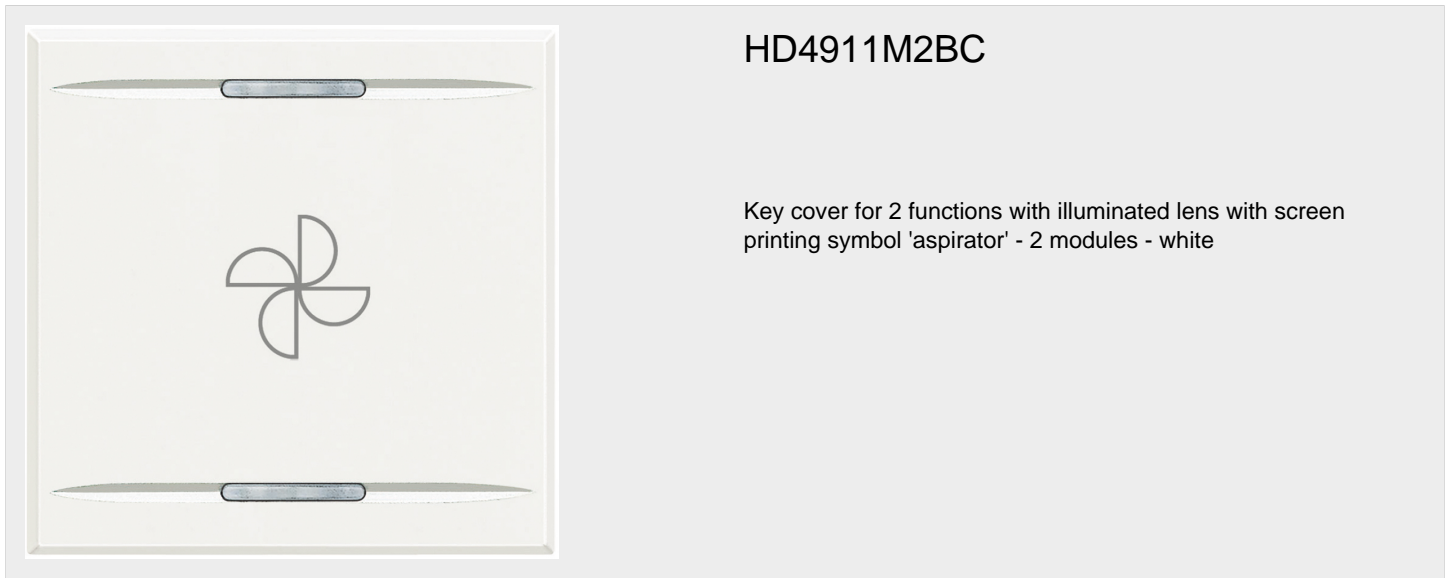

BTICINO > Wiring devices > My Home > Light and Shutter automation

HD4911M2BC

Key cover for 2 functions with illuminated lens with screen printing symbol 'aspirator' - 2 modules - white

Technical features