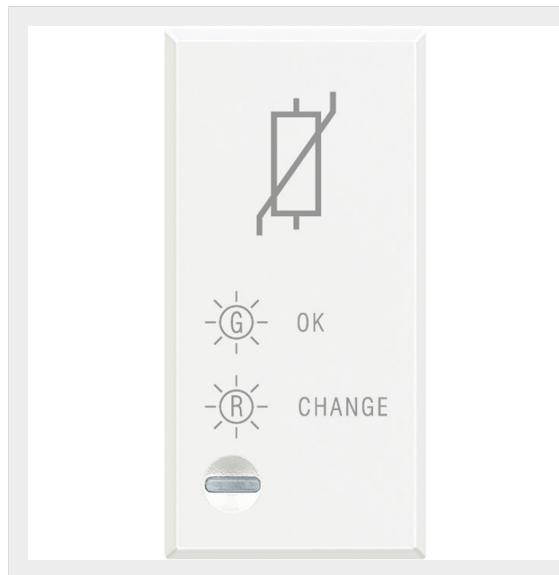

BTICINO > Wiring devices > Axolute > Electrical safety devices > Other safety devices

HD4536

Surge protection device 230 Vac - white

Technical features

Brand	BTicino
Series	Axolute

Documentation

 [Axolute catalogue](#)