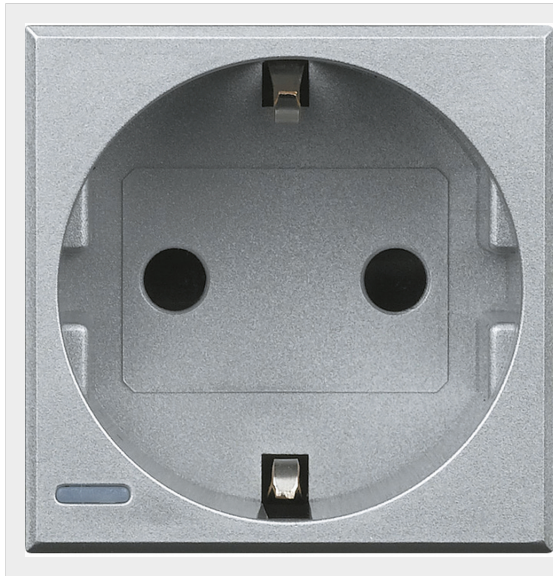

BTICINO > Wiring devices > Axolute > Socket outlets, USB and special sockets > German standard sockets with automatic terminals

HC4141W

Socket 2P+T 16A 250 Vac with earth lateral contacts - german standard - shielded tulip contacts (available with LED for voltage presence signalling) - automatic terminals - tech