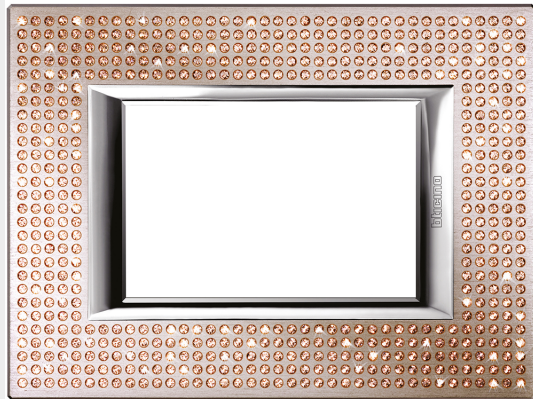

BTICINO > Wiring devices > Axolute > Rectangular cover plates > Rectangular cover plates 3 modules

HA4803SWL

Rectangular cover plate 3 modules - Swarovski Elements Light Peach

Technical features

Series	Axolute
--------	---------