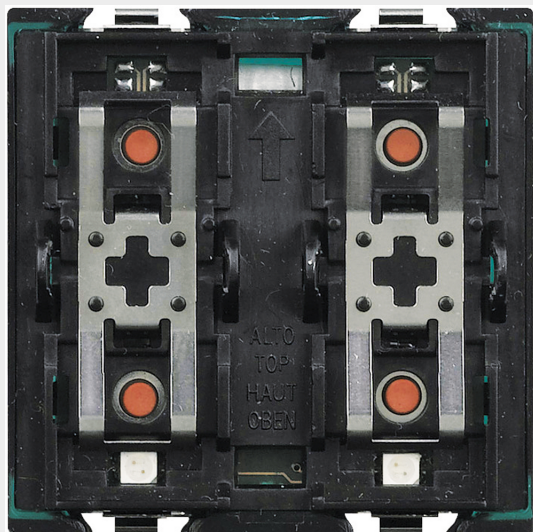

BTICINO > Smart Home solutions > My Home - Home automation system > Two wire Sound System

H4562

Flush mounted amplifier - to be completed with key covers - connection to BUS SCS system and stereo loudspeakers - functions: ON/OFF loudspeakers, volume control, source cycling function, and radio station or CD track change – 2 modules

Technical features

Brand	BTicino
Rated voltage	27Vdc
Rated current	0,25A
N° of modules	2
Series	MyHome

Documentation

 [Technical Data Sheet](#)

 [Technical Data Sheet](#)