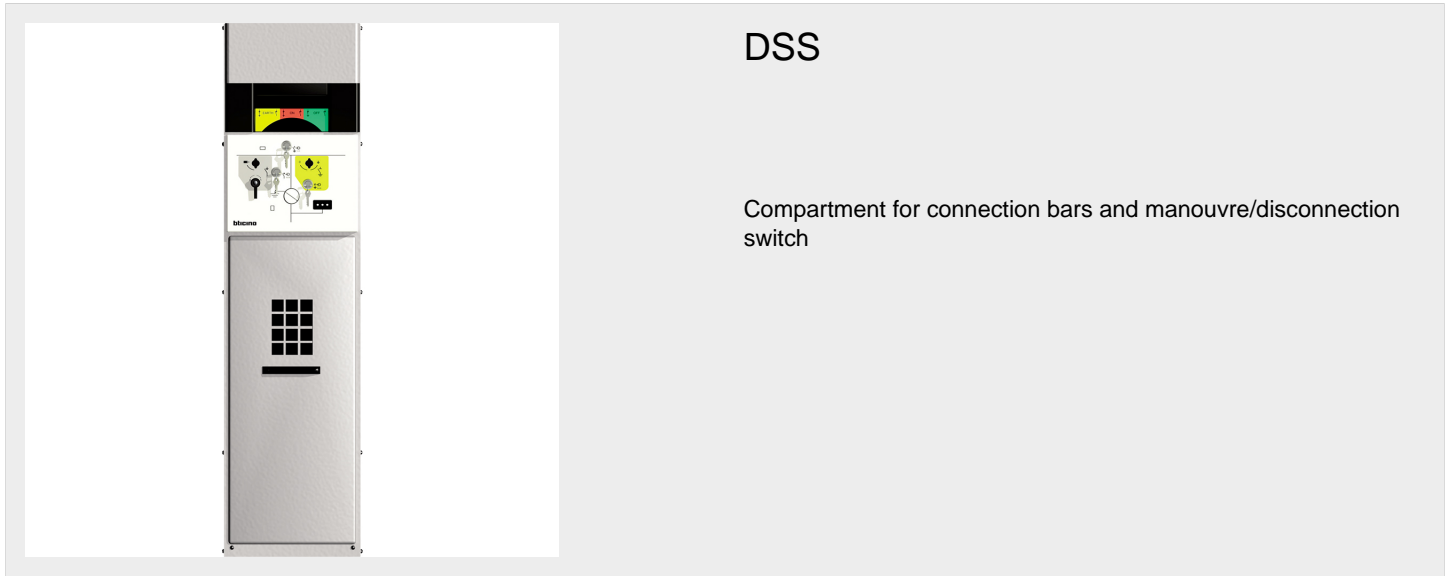

BTICINO > Medium voltage energy distribution > QMT - Medium voltage distribution boards > Compartment

DSS

Compartment for connection bars and manouvre/disconnection switch

Technical features

Height	1600mm
Width	375mm
Depth	960mm
Rated voltage	24kV
Series	QMT