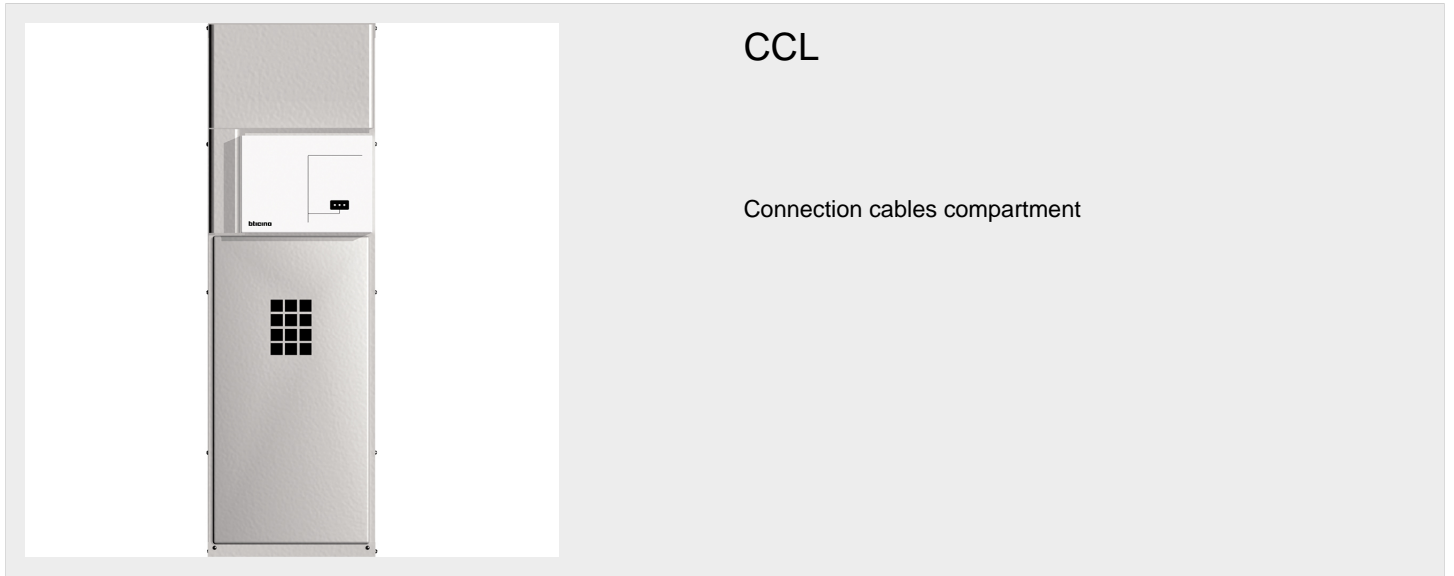

BTICINO > Medium voltage energy distribution > QMT - Medium voltage distribution boards > Compartment

Technical features

Height	1600mm
Width	500mm
Depth	1025mm
Rated voltage	24kV
Series	QMT