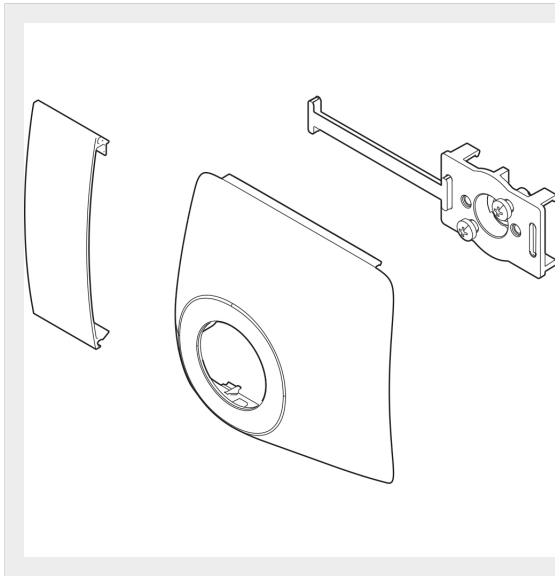

BTICINO > Distribution and management solutions for the service sector > Solutions for healthcare establishment > Gas trunking - S accessories

BHBA103AB

Accessories for gas trunking: supports for the installation of terminal units for medical gases bedhead . Valve installation kit UNI