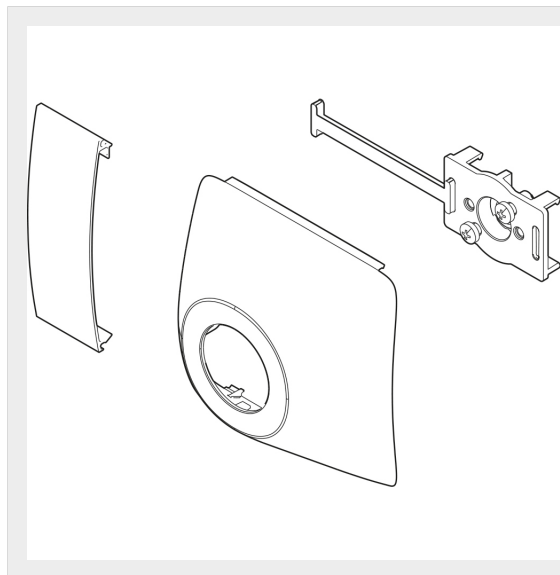

BTICINO > Wiring devices > Solutions for healthcare establishment > Gas trunking - S accessories

BHAL103

Accessories for gas trunking: supports for the installation of terminal units for medical gases bedhead . Valve installation kit UNI