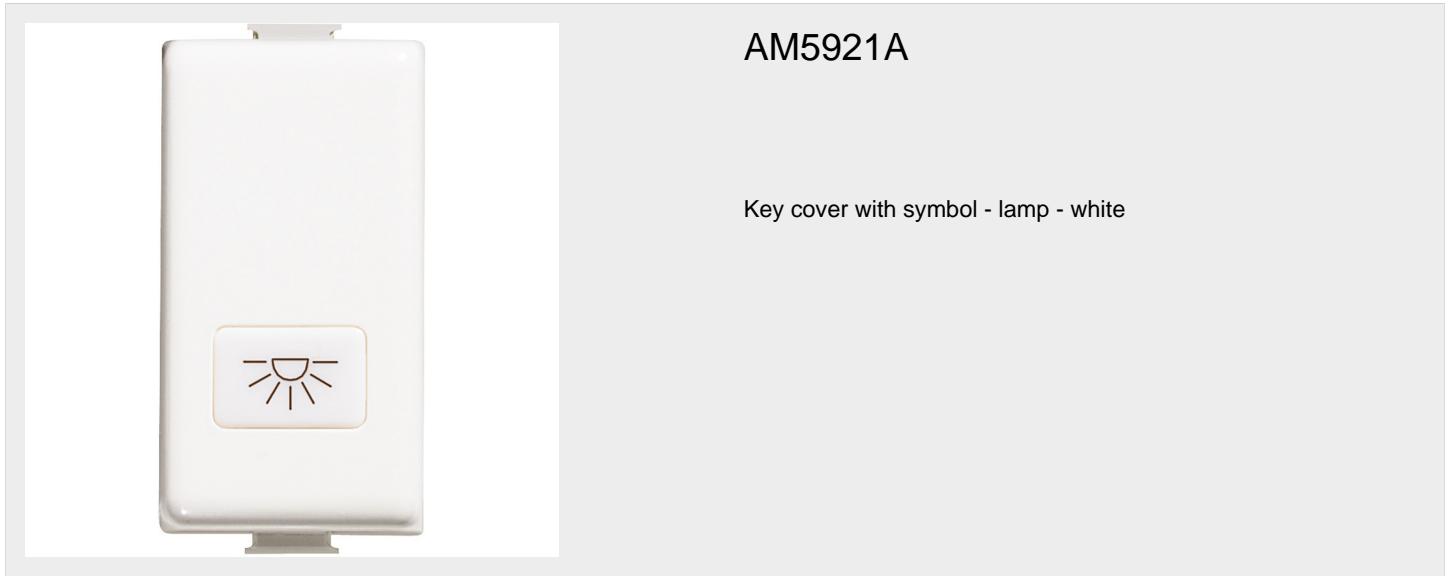

BTICINO > Wiring devices > Matix > Switch, two-way switch, pushbutton and key cover > Key covers with symbols for controls

AM5921A

Key cover with symbol - lamp - white

Technical features

N° of modules	1
Series	Matix