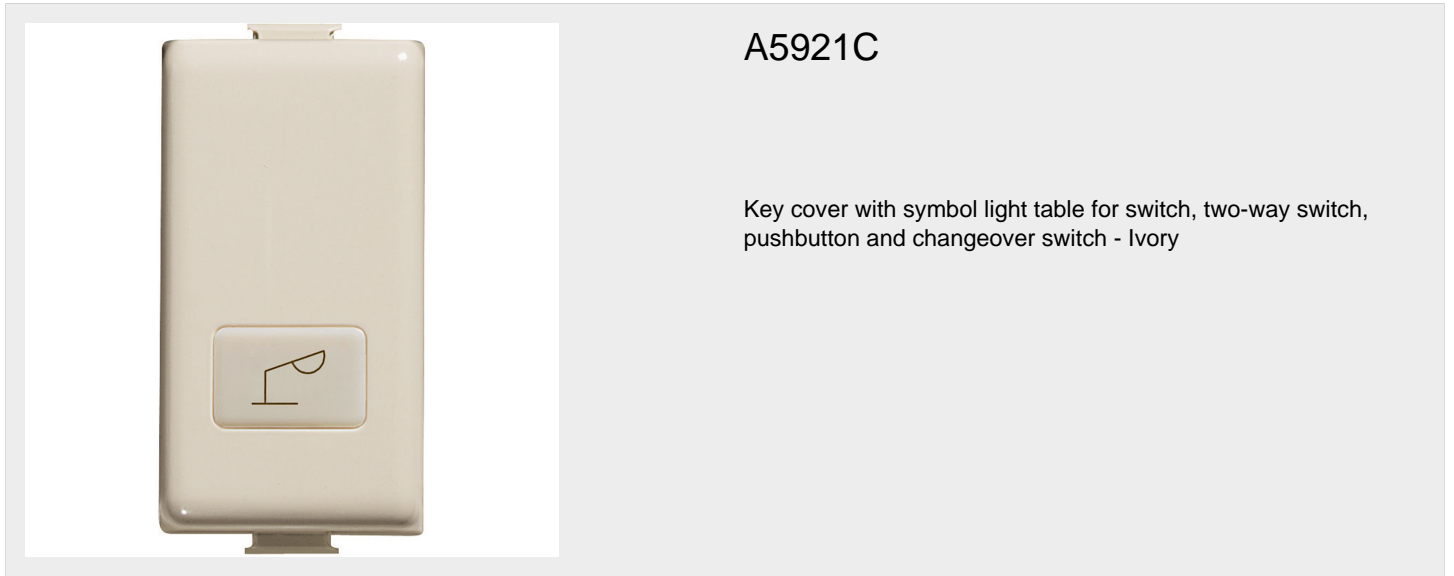

BTICINO > Wiring devices > Matix > Devices - colour ivory > Ivory control key covers with symbols

A5921C

Key cover with symbol light table for switch, two-way switch, pushbutton and changeover switch - Ivory