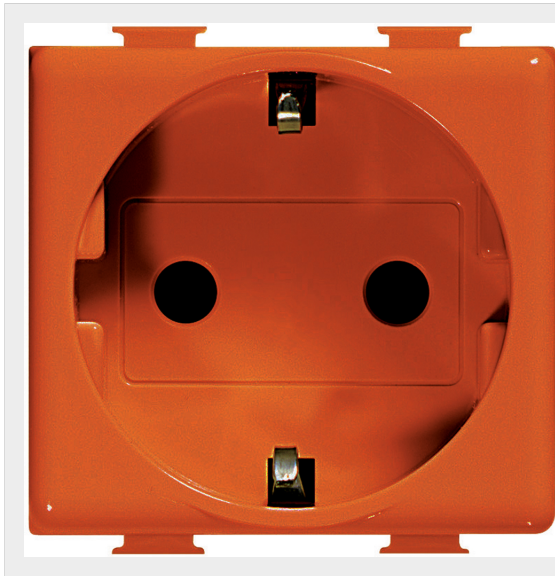

BTICINO > Wiring devices > Matix > Devices - colour ivory > German standard sockets with screw terminals

## A5440X2A

Socket german standard 2P+T 16A 250Vac with shielded tulip contacts orange

### Technical features

N° of modules	2
N° of poles	2P+T
Rated voltage	250Vac
Rated current	16A
Series	Matix