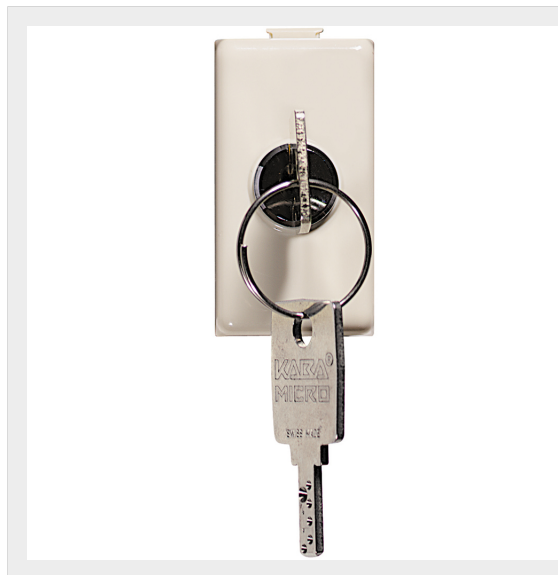

BTICINO > Wiring devices > Matix > Ivory colour devices > Ivory two-way switches

A5007D

2-way switch 1P 16A 250Vac with key - Ivory

Technical features

Brand	BTicino
Rated voltage	250Vac
Rated current	16A
N° of modules	1
N° of poles	1P
Contact type	1NO+1NO
Series	Matix