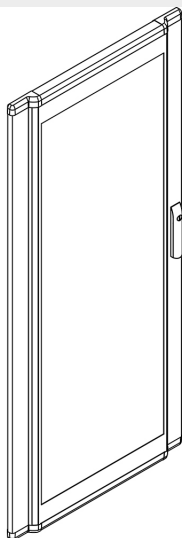

BTICINO > Low voltage energy distribution > MAS400 - Compact distribution boards and cabinets > Floor distribution board doors

93670VB

Curved glass door for cabinets LDX400 and LDX800
600x1400mm

Technical features

Height	1400mm
Width	600mm
Standard reference	CEI EN 61439-1/2
Series	Mas 400

Documentation

-  [Instructions Sheet](#)
-  [Mas800 catalogue](#)
-  [Mas400 catalogue](#)

Related products

91860S

Handle with key for LDX,
MDX and HDX cabinets