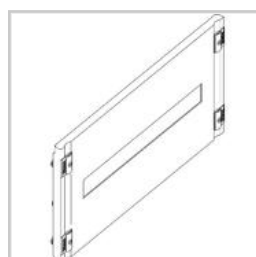

9533/24PL

Front panel with screws 1/4 turn (plastic) and DIN35 window for 24 modules 600x300mm