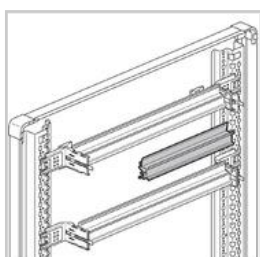

Related products

FEN7039

Depth adapter for Megatiker placed side-by-side with Btdin