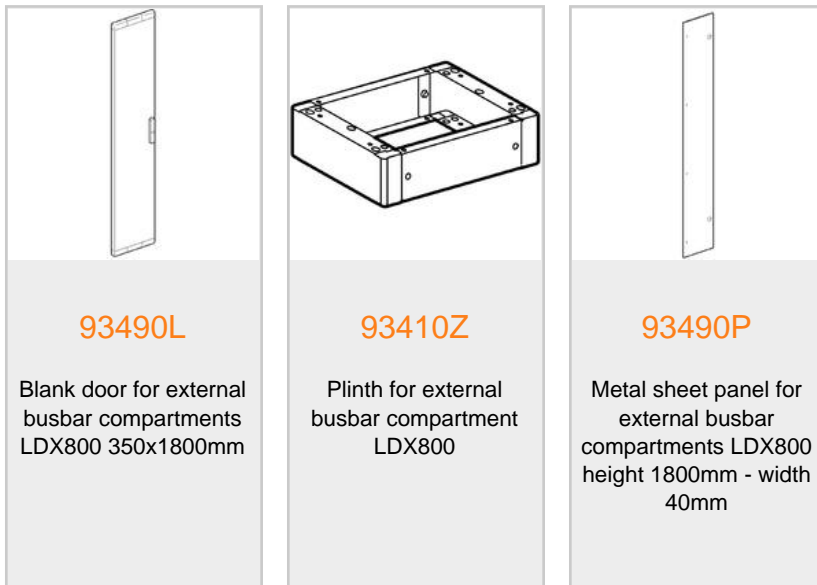

BTICINO > Low voltage energy distribution > Distribution boards and enclosures > MAS800 - Distribution boards and cabinets > Busbar compartment kit

93490BE

External busbar compartment LDX800 height 1800mm

Technical features

Brand	BTicino
Standard reference	CEI EN 61439-1/2
Height	1.8m
Series	Mas 800

Documentation

-  [_DWG drawing_](#)
-  [Mas800 catalogue](#)

Related products

93490L

Blank door for external
busbar compartments
LDX800 350x1800mm

93410Z

Plinth for external
busbar compartment
LDX800

93490P

Metal sheet panel for
external busbar
compartments LDX800
height 1800mm - width
40mm