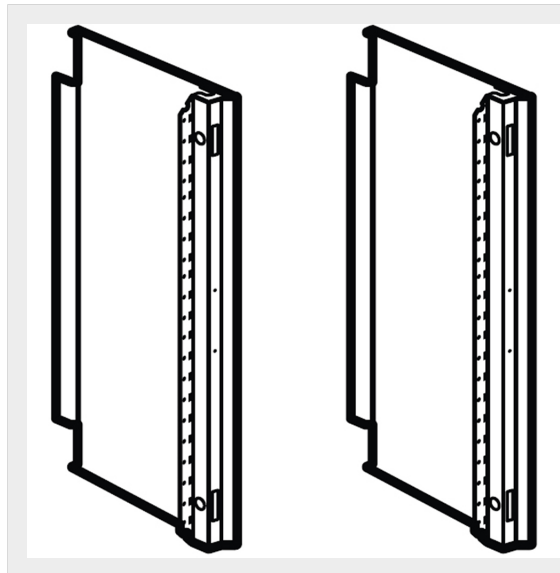

BTICINO > Low voltage energy distribution > Distribution boards and enclosures > MAS800 - Distribution boards and cabinets > Accessories for double door LDX800 cabinets

93030FPZ

Partial sides height 600mm for cabinets LDX800 double door

Technical features

Brand	BTicino
Standard reference	CEI EN 61439-1/2
Height	600mm
Series	Mas 800

Documentation

 [Mas800 catalogue](#)