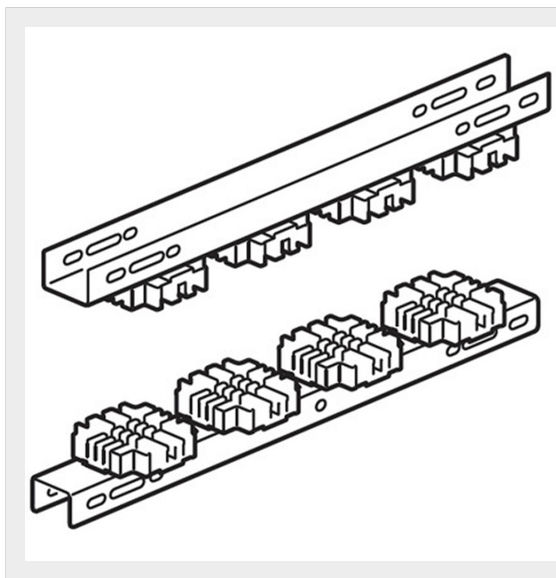

BTICINO > Low voltage energy distribution > MAS4000 - Power Center cabinets > Completion accessories

91886NSS

Reinforced special insulator for busbars 6300 A - wander

Technical features

Standard reference	CEI EN 61439-1/2
Series	Mas