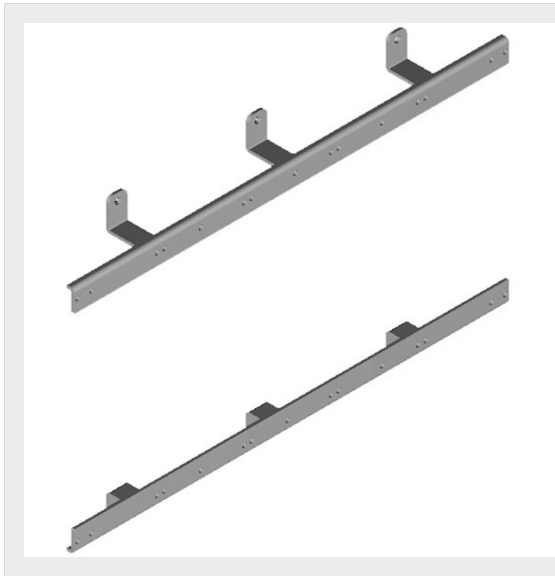

BTICINO > Wiring devices > FLATWALL > Panels, supports and accessories

**3805**

Pair of brackets for no-modular central units

Technical features

| | |
|--------|----------|
| Series | Flatwall |
|--------|----------|