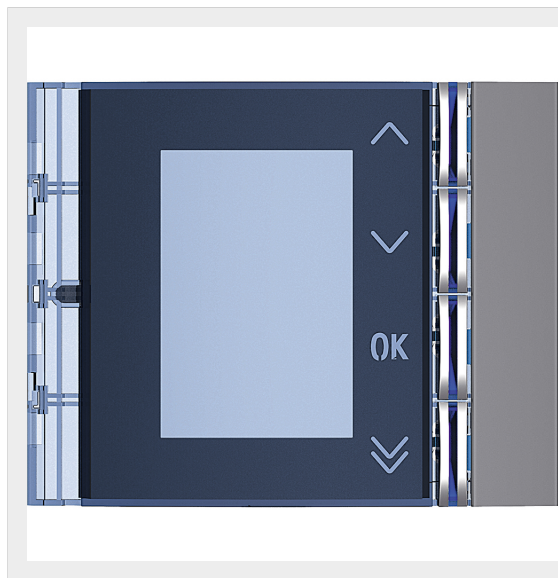

BTICINO > Door entry system > 2 wires system > SFERA entrance panels

**352503**

Sfera New display front cover - Allstreet