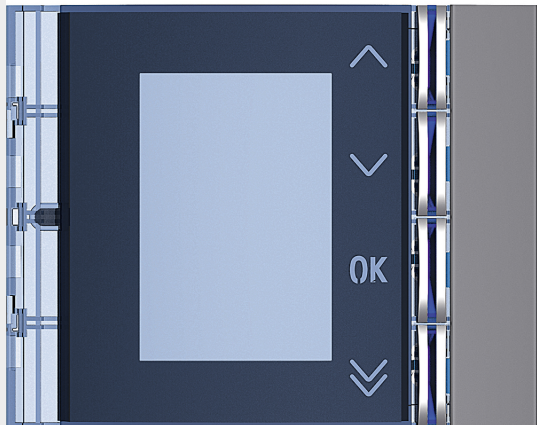

BTICINO > Door entry systems > External solutions > SFERA entrance panels

## 352503

Sfera New display front cover - Allstreet