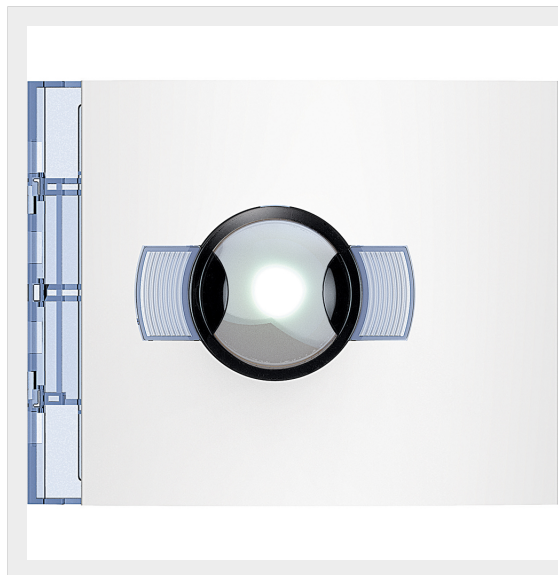

BTICINO &gt; Door entry systems &gt; External solution &gt; SFERA entrance panels

**352402**

Sfera New front cover for N&amp;D and wide angle camera - Allwhite

## Technical features

Brand	BTicino
N° of modules	1
Series	Sfera