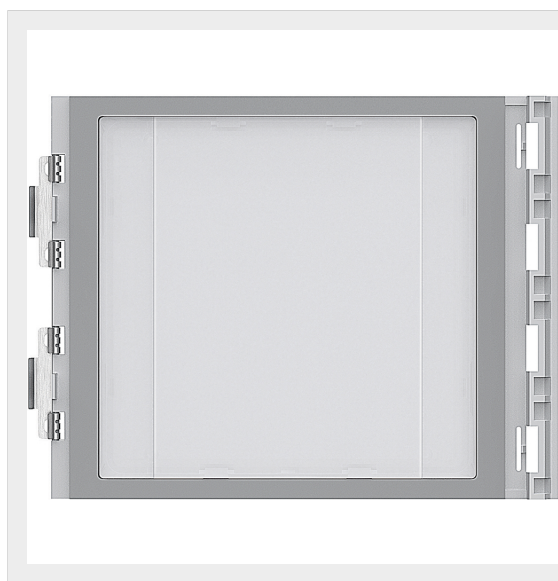

BTICINO > Door entry system > 2 wires system > SFERA entrance panels

352200

Sfera nameplate module normally used for displaying the house number or other notifications (e.g. legend for calls using digital pushbutton panels, opening/closing times, etc.). Connection using the appropriate multicable supplied. Night backlighting controlled by the speaker module or the audio/video module connected. To be completed with surround plate.

Technical features

Height	91 mm
Width	115 mm
N° of modules	1
Series	Sfera

Documentation

- [Technical data sheet](#)
- [DWG drawing](#)
- [Catalogue](#)
- [Sfera Catalogue](#)

Related products

352202

Sfera New nameplate front cover - Allwhite