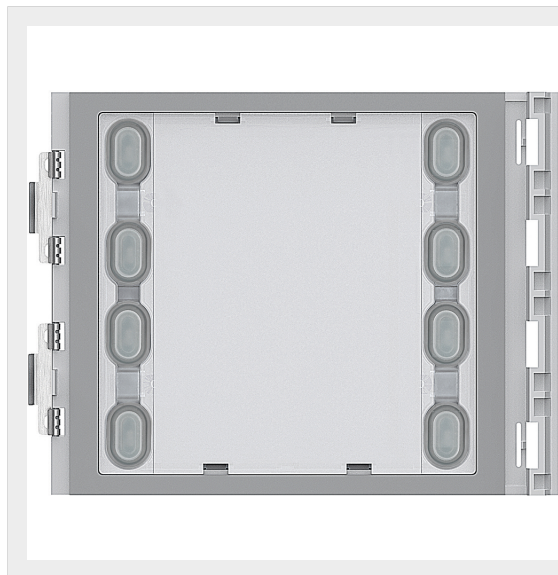

BTICINO > Door entry systems > External solution > SFERA entrance panels

352100

Sfera additional 8-pushbutton modules arranged on double column. To be used with speaker modules 351000 – 351100 and audio/video modules 351200 - 351300. Connection by the multicable supplied. Backlighting of nameplates controlled by the speaker module or the audio/video module connected. To be completed with surround plate.

Technical features

Brand	BTicino
N° of modules	1
Height	91 mm
Width	115 mm
Series	Sfera

Documentation

-  [Technical Data Sheet](#)
-  [DWG drawing](#)
-  [Catalogue](#)
-  [Sfera Catalogue](#)

Related products

352161

Sfera New cover plate
for 6 pushbuttons on
double column - Allmetal

352141

Sfera New cover plate
for 4 pushbuttons on
double column - Allmetal

352181

Sfera New cover plate
for 8 pushbuttons on
double column - Allmetal

352121

Sfera New cover plate
for 2 pushbuttons on
double column - Allmetal

352165

Sfera New cover plate
for 6 pushbuttons on
double column - Robur

352185

Sfera New cover plate
for 8 pushbuttons on
double column - Robur