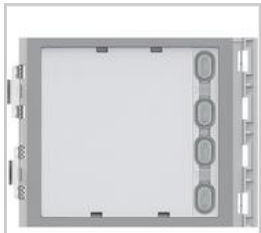

BTICINO > Door entry systems > External solutions > SFERA entrance panels

352031

Sfera New cover plate for 3 pushbuttons on single column - Allmetal

Technical features

Brand	BTicino
N° of modules	1
Series	Sfera

Documentation

-  [DES Catalogue](#)
-  [Sfera Catalogue](#)
-  [DES Technical guide](#)

Related products

352000

Sfera additional
4-pushbutton modules
arranged on single
column. To be used with
speaker modules 351...