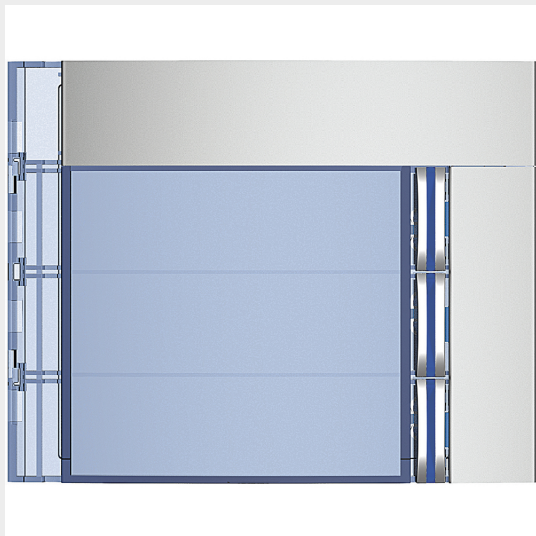

BTICINO > Door entry systems > External solutions > SFERA entrance panels

352031

Sfera New cover plate for 3 pushbuttons on single column - Allmetal

Technical features

Brand	BTicino
N° of modules	1
Series	Sfera

Documentation

-  [DES Catalogue](#)
-  [Sfera Catalogue](#)
-  [DES Technical guide](#)

Related products

352000

Sfera additional
4-pushbutton modules
arranged on single
column. To be used with
speaker modules 351...