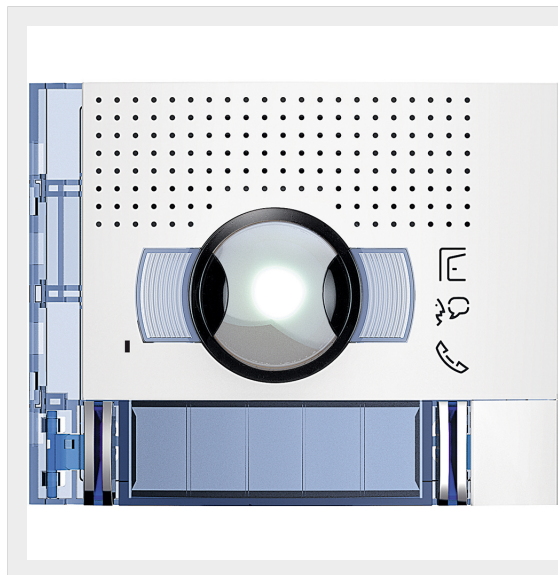

BTICINO &gt; Door entry systems &gt; External solution &gt; SFERA entrance panels

**351322**

Sfera New wide angle A/V f/cover with 2 pushbuttons on double row - Allwhite

## Technical features

Brand	BTicino
Ultimate breaking capacity	1
Icu	
N° of modules	1
Series	Sfera