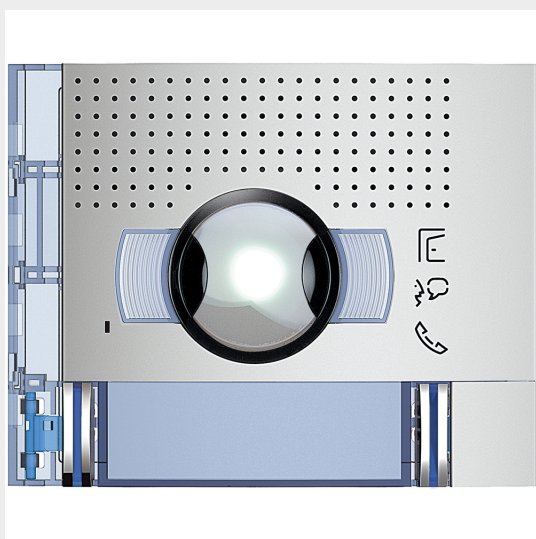

BTICINO > Door entry systems > External solutions > SFERA entrance panels

**351321**

Sfera New wide angle A/V f/cover with 2 pushbuttons on double row - Allmetal

Technical features

Brand	BTicino
N° of modules	1
Series	Sfera

Related products

351300

Wide angle audio/video module suitable for 2 wires colour video systems. Colour camera with 1/3rdqu...