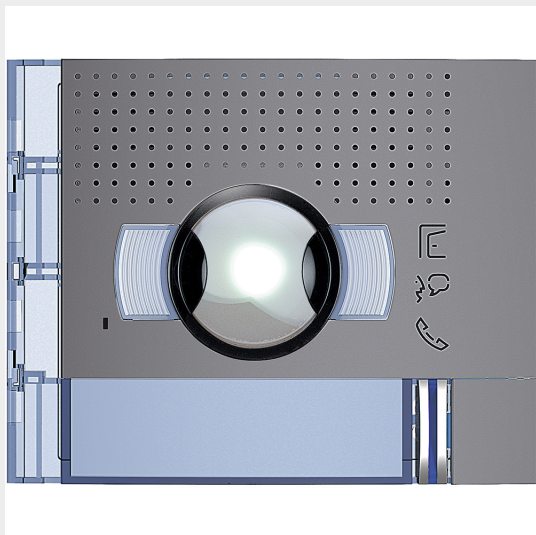

BTICINO > Door entry systems > External solution > SFERA entrance panels

**351313**

Sfera New wide angle A/V front cover with 1 pushbutton - Allstreet

Technical features

Brand	BTicino
N° of modules	1
Series	Sfera

Documentation

 [DES Catalogue](#) [Sfera Catalogue](#)

Related products

**351300**

Wide angle audio/video module suitable for 2 wires colour video systems. Colour camera with 1/3rdqu...

We, Bticino S.p.A Viale Borri 231 21100 Varese (Italy), declare that all items listed in Bticino catalogues, have been manufactured in compliance with the principal elements of safety objectives of European Directive said LVD: 2014/35/EU: 26 February 2014 and, where requested, also in compliance with essential protection requirements of electromagnetic compatibility according to European Directive 2014/30/EU: 26 February 2014, and/or where requested also in compliance with 1995/5/CE: 9 March 1999 "R&TTE" or where requested also in compliance with 2014/53/EU: 16 April 2014 "RED". Bticino S.p.A. products are in compliance with the standard published by the International Electrotechnical Commission (IEC). The compliance can be proved by Certificates issued by organizations recognized by IEC according to the CB-scheme. Our items comply with relevant European Product- Standards and show, whether provided, CE marking, they have been constructed in accordance with good engineering practice in safety matters in force in the Community, they do not endanger the safety of persons, domestic animals or property when properly installed and maintained and used in applications for which they were made.