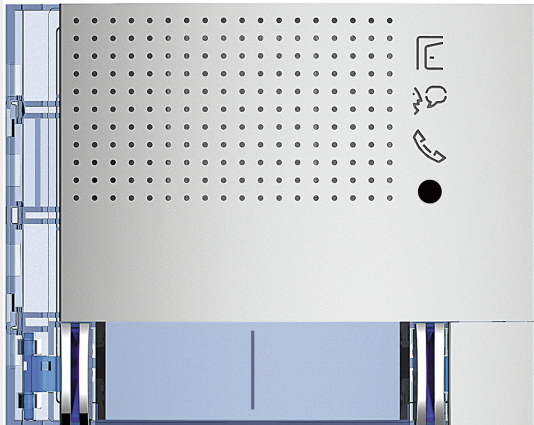

BTICINO > Door entry systems > 2-Wires External solutions > SFERA entrance panels

351141

Sfera New speaker module f/cover, 2 pushbuttons on double column - Allmetal

Technical features

Brand	BTicino
-------	---------

N° of modules	1
---------------	---

Series	Sfera
--------	-------

Related products

351100

Speaker module suitable for 2 wires audio & video systems. Fitted with loudspeaker and microphon...