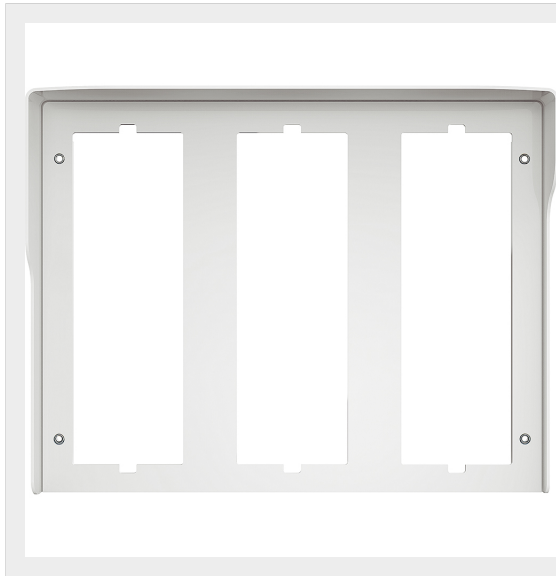

BTICINO > Door entry system > 2 wires system > SFERA entrance panels

**350592**

Rainproof roof 9 modules Sfera - Allwhite

Technical features

Height	334mm
Width	429mm
Depth	51mm
N° of modules	9
Series	Sfera