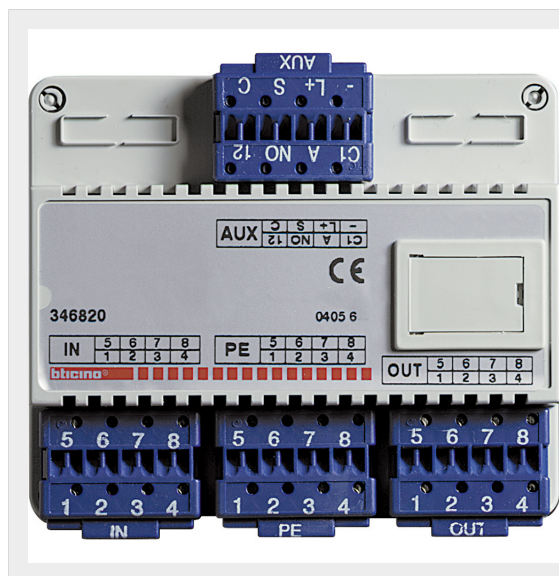

BTICINO > Door entry systems > Spare parts > Digital system

**346820**

Interface for camera connection on the digital riser - 6 DIN modules

Technical features

Documentation

Brand	BTicino
N° of modules	6

 [Instruction Sheet](#) [DES Catalogue](#)