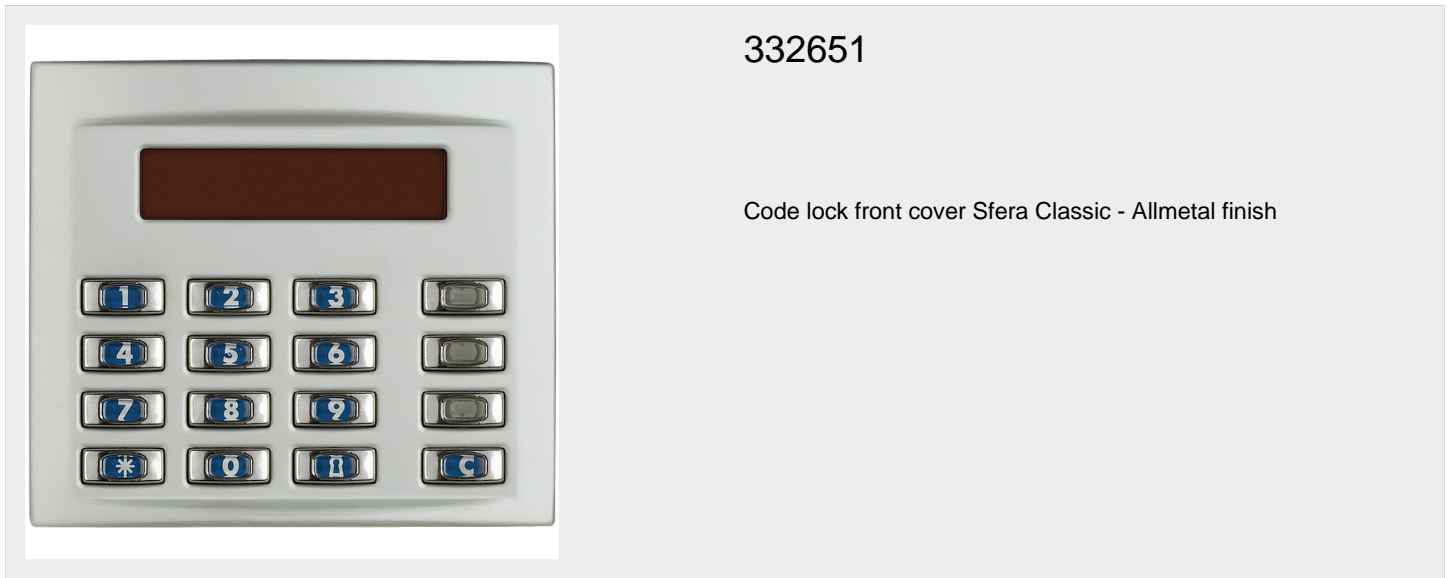

BTICINO &gt; Door entry system &gt; 2 wires system &gt; SFERA Classic entrance panels

**332651**

Code lock front cover Sfera Classic - Allmetal finish

## Technical features

Series

Sfera classic