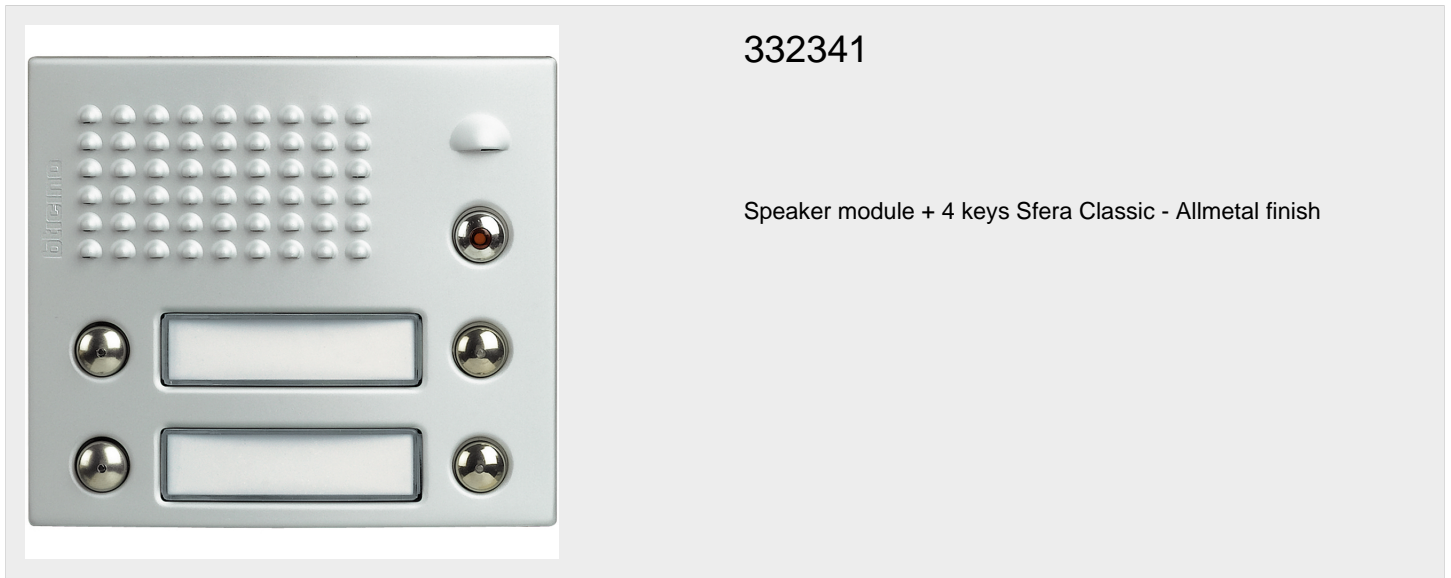

BTICINO &gt; Door entry system &gt; 2 wires system &gt; SFERA Classic entrance panels

## Technical features

N° of modules	1
Series	Sfera Classic