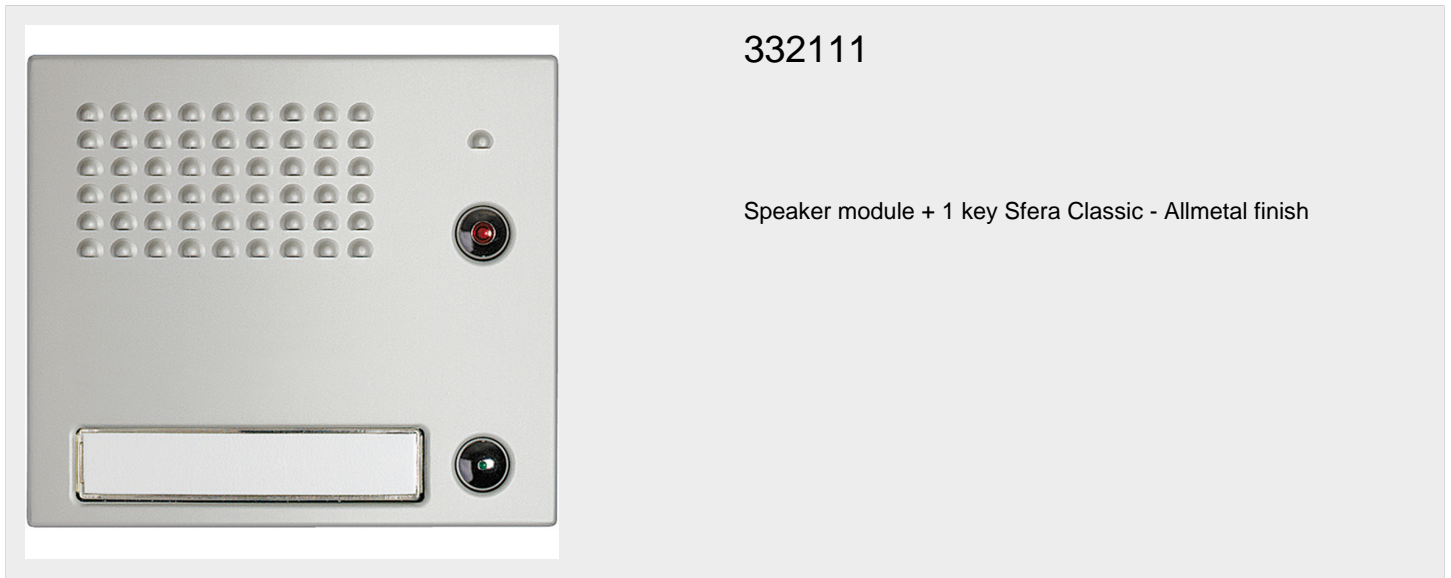

BTICINO &gt; Door entry system &gt; 2 wires system &gt; SFERA Classic entrance panels

## Technical features

N° of modules	1
Series	Sfera Classic