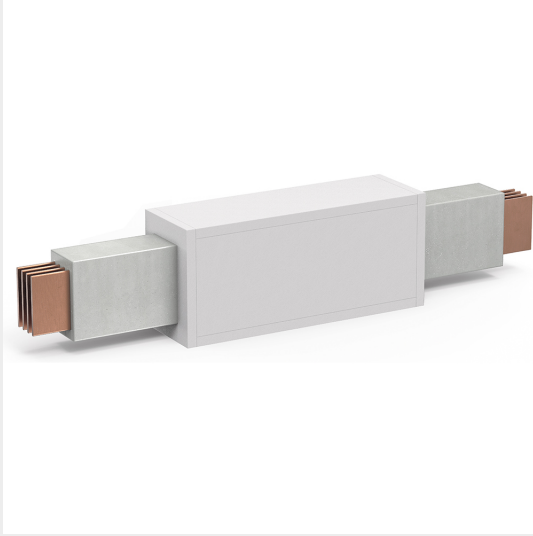

BTICINO &gt; ZUCCHINI busbar &gt; High power busbar &gt; RCP resin busbar IP68 &gt; Fire barrier

## 65EFB36R

External flame barrier for RCP busbar (CU 5000A)