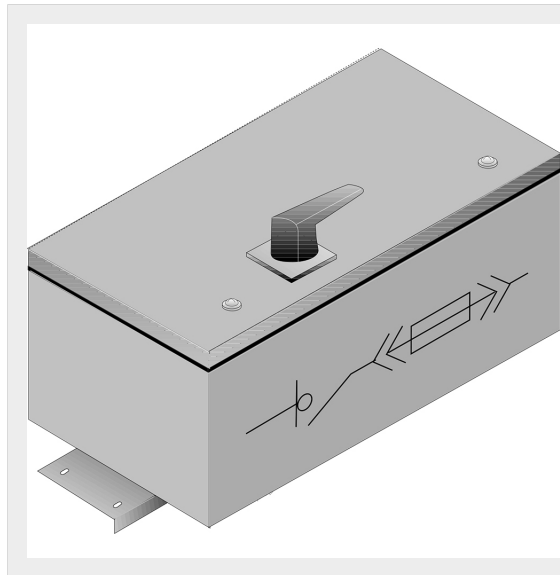

BTICINO &gt; ZUCCHINI busbar &gt; High power busbar &gt; SCP Supercompact &gt; Tap-off boxes

**65396044P**

Bolt-on tap-off box for SCP with disconnecter switch AC23A and fuse carrier Type NH 3 da 630A - In= 4000-5000A (Al/Cu)

## Technical features

Brand	BTicino
Standard reference	CEI EN 61439-6
Rated voltage	1000V
Rated current	4000-5000A
Protection index	IP55
Series	SCP