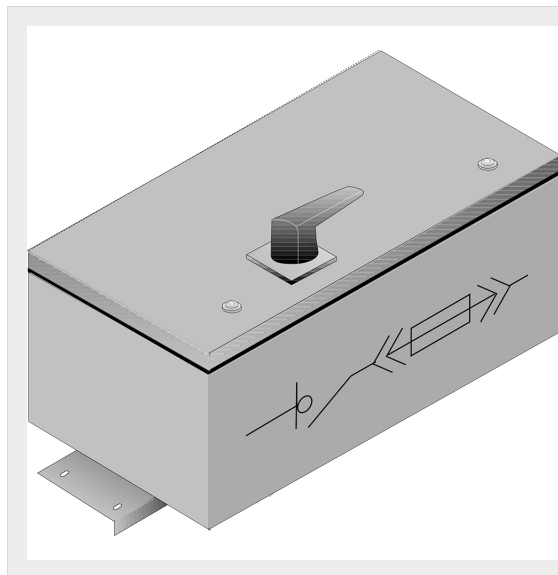

BTICINO > ZUCCHINI busbar > SCP Supercompact > Tap-off boxes

65391872P

Bolt-on tap-off box for SCP with disconnect switch AC23A and fuse carrier Type NH 4 da 1250A - In= 2500-3200A (Al/Cu)

Technical features

Protection index	IP55
Standard reference	CEI EN 61439-6
Rated voltage	1000V
Rated current	2500-3200A
Series	SCP

Documentation

 [Instructions Sheet](#)

 [Busbar catalogue](#)