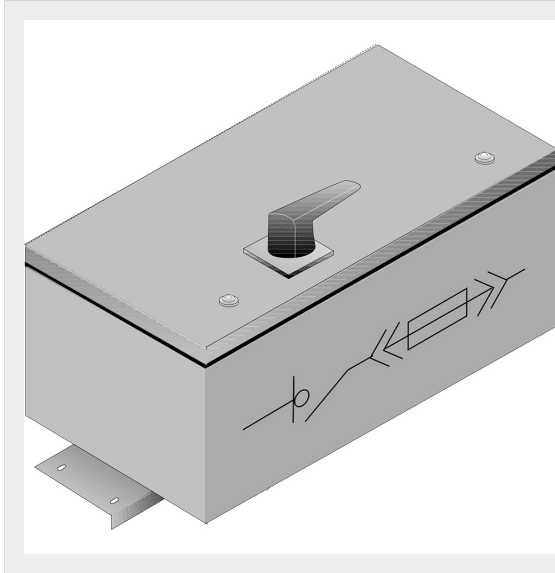

BTICINO > ZUCCHINI busbar > SCP Supercompact > Tap-off boxes

65391824P

Bolt-on tap-off box for SCP with disconnecter switch AC23A and fuse carrier Type NH 1 da 250A - In= 4000-5000A (Al/Cu)

Technical features

Protection index	IP55
Standard reference	CEI EN 61439-6
Rated voltage	1000V
Rated current	4000-5000A
Series	SCP

Documentation

 [Instructions Sheet](#)

 [Busbar catalogue](#)