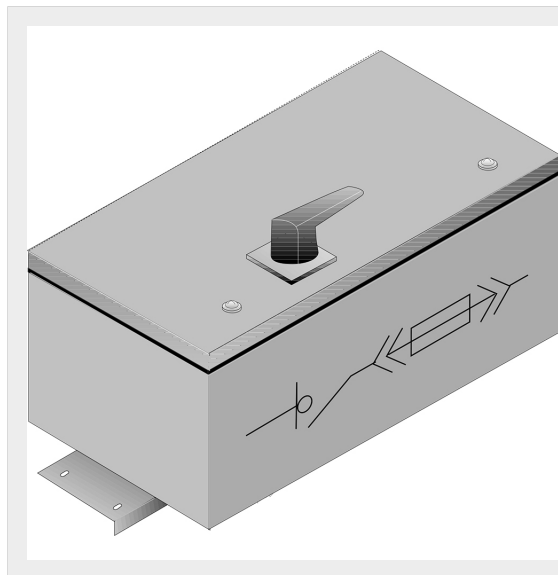

BTICINO > ZUCCHINI busbar > SCP Supercompact > Tap-off boxes

## 65391822P

Bolt-on tap-off box for SCP with disconnecter switch AC23A and fuse carrier Type NH 1 da 250A - In= 2500-3200A (Al/Cu)

### Technical features

Protection index	IP55
Standard reference	CEI EN 61439-6
Rated voltage	1000V
Rated current	2500-3200A
Series	SCP