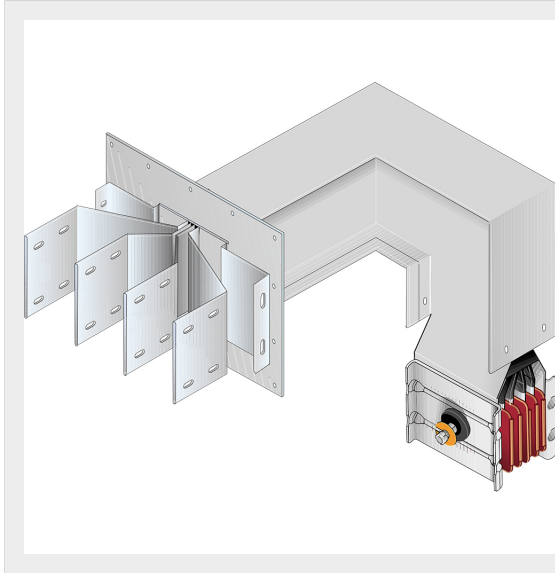

BTICINO > ZUCCHINI busbar > High power busbar > SCP Supercompact > Connection interface with horizontal + vertical elbow

**65391678P**

Busbar outlet element with horizontal + vertical elbow for busbar SCP - Type 8 Cu - In= 5000A - double bar

Technical features

Brand	BTicino
Standard reference	CEI EN 61439-6
Rated voltage	1000Va.c.
Rated current	5000A
Protection index	IP55
Series	SCP

Documentation

 [Busbar catalogue](#)