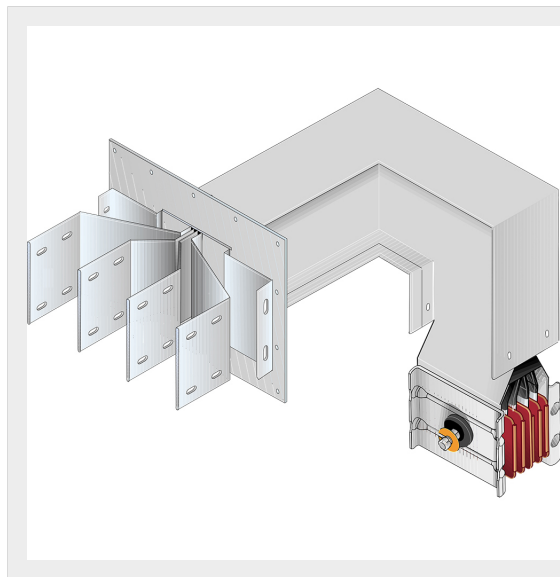

BTICINO > ZUCCHINI busbar > High power busbar > SCP Supercompact > Connection interface with horizontal + vertical elbow

**65391676P**

Busbar outlet element with horizontal + vertical elbow for busbar SCP - Type 8 Cu - In= 4000A - double bar

Technical features

Brand	BTicino
Standard reference	CEI EN 61439-6
Rated voltage	1000Va.c.
Rated current	4000A
Protection index	IP55
Series	SCP

Documentation

 [Busbar catalogue](#)