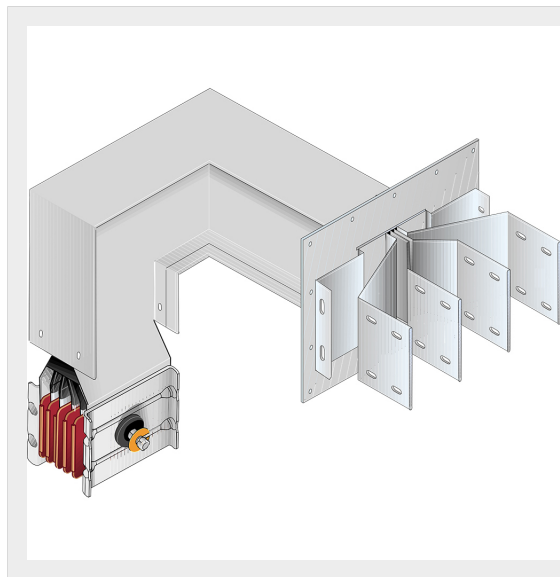

BTICINO > ZUCCHINI busbar > High power busbar > SCP Supercompact > Connection interface with horizontal + vertical elbow

**65391658P**

Busbar outlet element with horizontal + vertical elbow for busbar SCP - Type 6 Cu - In= 5000A - double bar

Technical features

Brand	BTicino
Standard reference	CEI EN 61439-6
Rated voltage	1000Vac
Rated current	5000A
Protection index	IP55
Series	SCP

Documentation

 [Busbar catalogue](#)