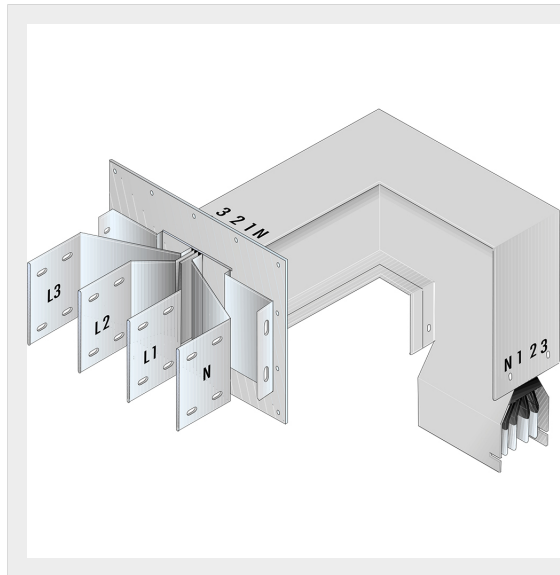

BTICINO > ZUCCHINI busbar > High power busbar > SCP Supercompact > Connection interface with horizontal + vertical elbow

**65391638P**

Busbar outlet element with horizontal + vertical elbow for busbar SCP - Type 4 Cu - In= 5000A - double bar

Technical features

Brand	BTicino
Standard reference	CEI EN 61439-6
Rated voltage	1000Va.c.
Rated current	5000A
Protection index	IP55
Series	SCP

Documentation

 [Busbar catalogue](#)