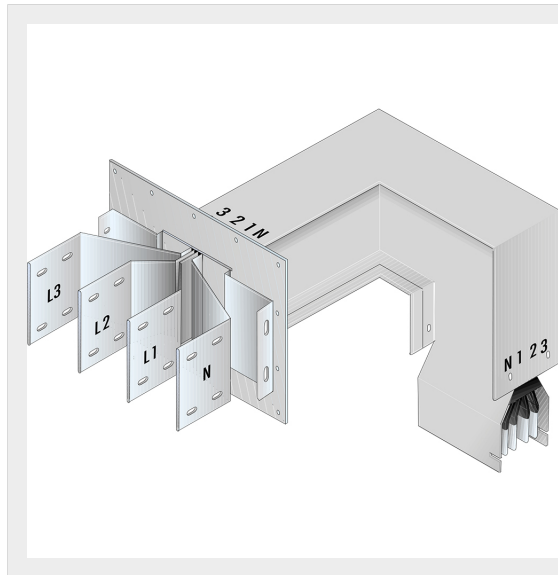

BTICINO > ZUCCHINI busbar > High power busbar > SCP Supercompact > Connection interface with horizontal + vertical elbow

**65391636P**

Busbar outlet element with horizontal + vertical elbow for busbar SCP - Type 4 Cu - In= 4000A - double bar

Technical features

Brand	BTicino
Standard reference	CEI EN 61439-6
Rated voltage	1000Va.c.
Rated current	4000A
Protection index	IP55
Series	SCP

Documentation

 [Busbar catalogue](#)