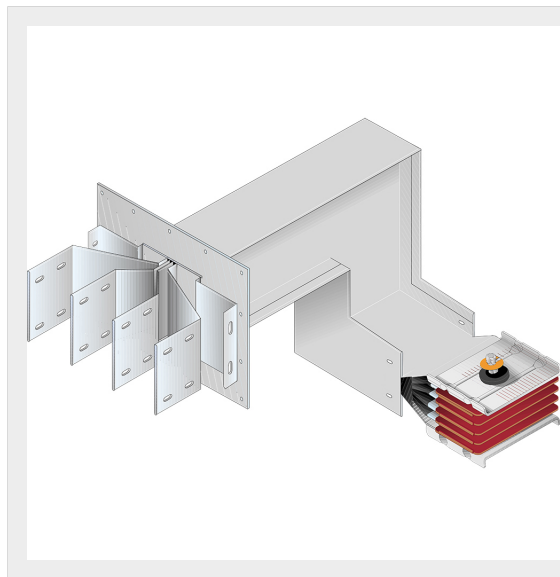

BTICINO > ZUCCHINI busbar > SCP Supercompact > Connection interface with vertical + horizontal elbow

65391578P

Busbar outlet element with vertical + horizontal elbow for busbar SCP - Type 8 Cu - In= 5000A - double bar

## Technical features

Protection index	IP55
Standard reference	CEI EN 61439-6
Rated voltage	1000V
Rated current	5000A
Series	SCP